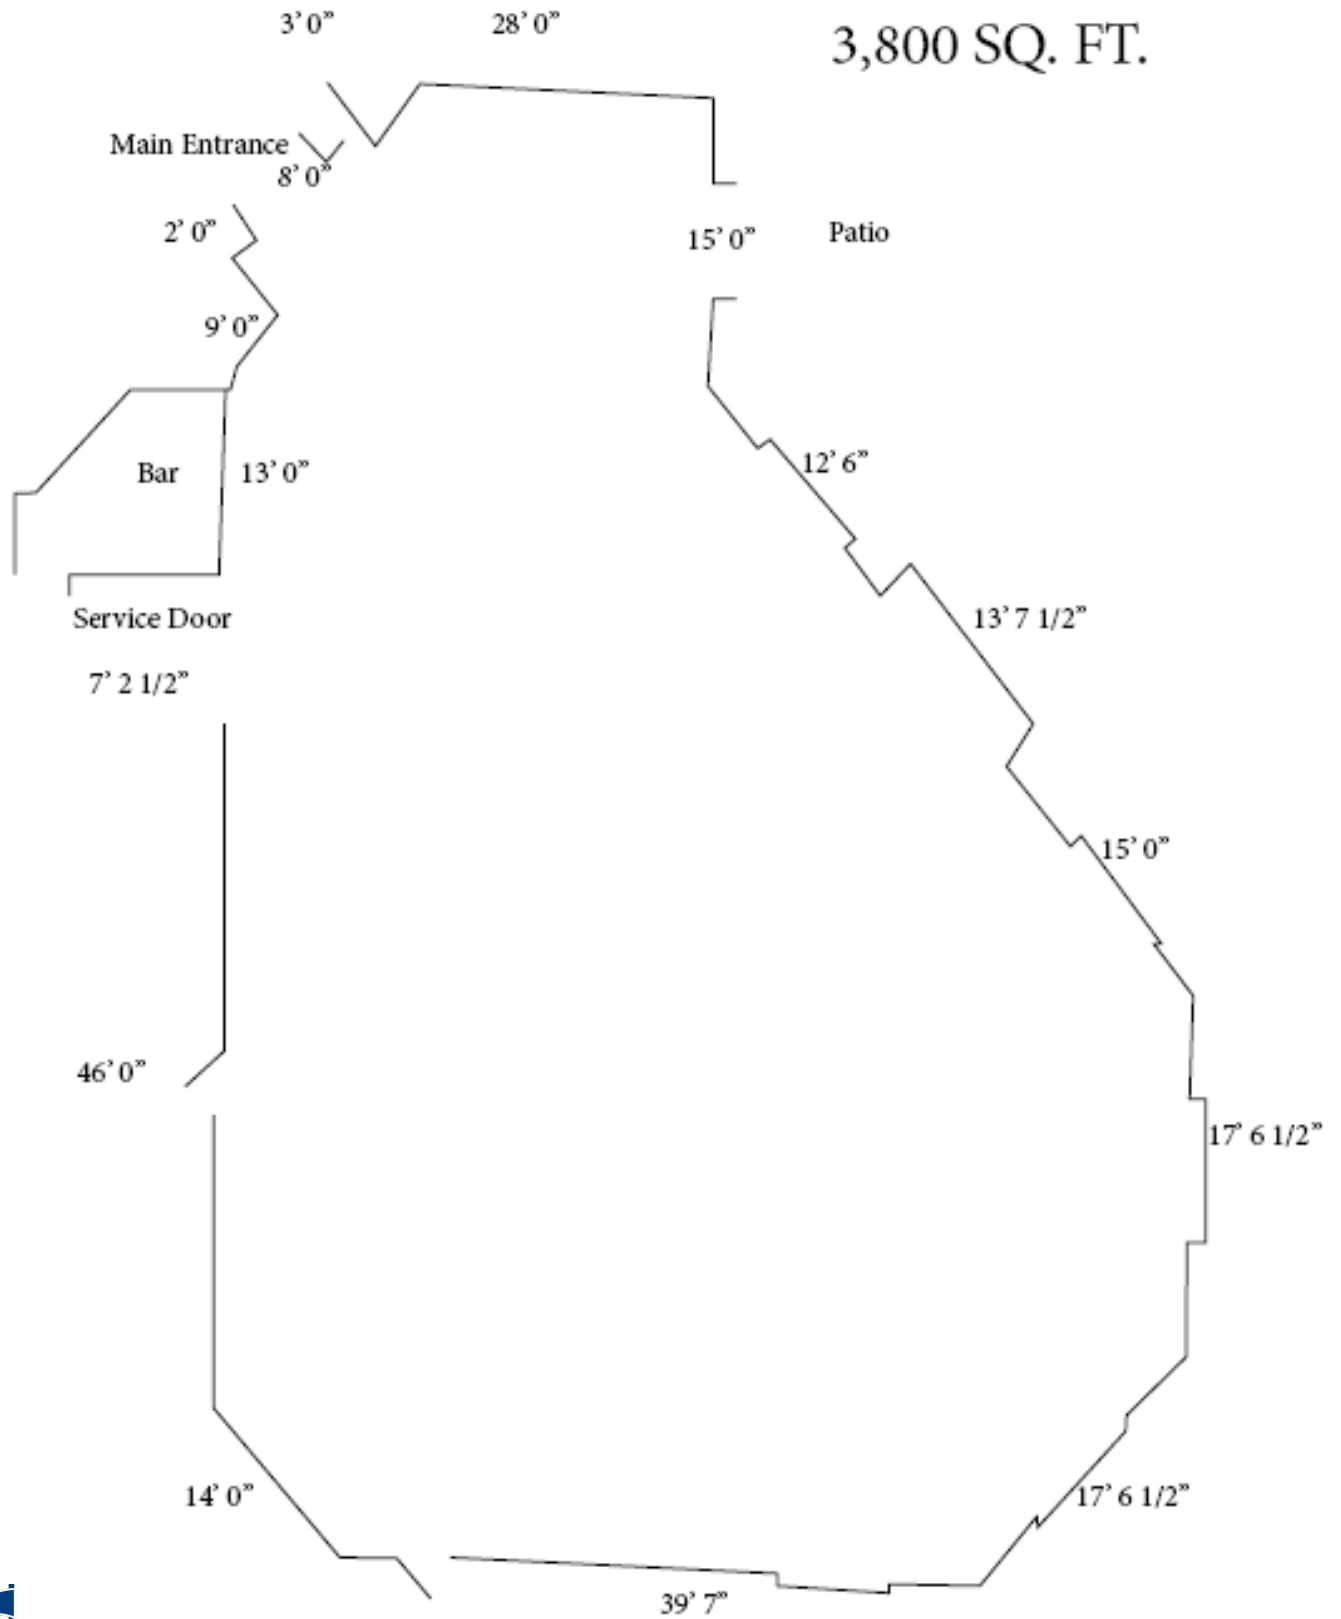

Crystal Room at Prime

Grand Ballroom 3,800 SQ. FT.

SARATOGA
NATIONAL
GOLF CLUB

prime
At Saratoga National

The Howard Room

1,725 SQ. FT.

SARATOGA
NATIONAL
GOLF CLUB

prime
At Saratoga National