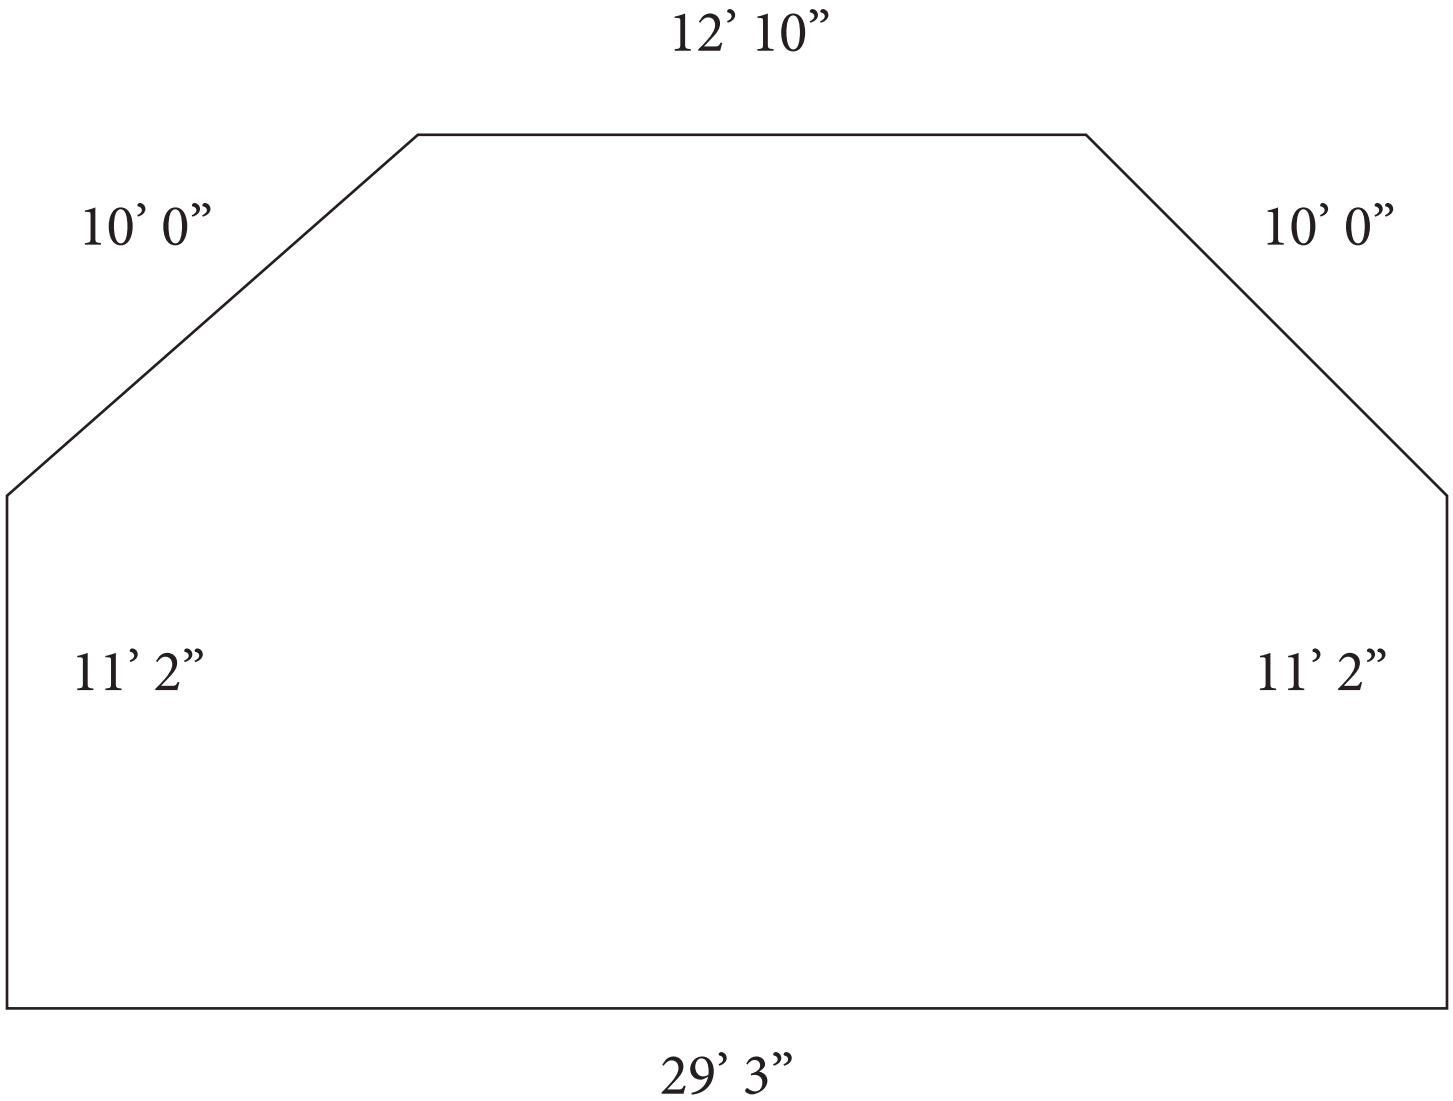

Crystal Room at Prime

Grand Ballroom 3,800 SQ. FT.

SARATOGA
NATIONAL
GOLF CLUB

prime
At Saratoga National

The Howard Room

1,725 SQ. FT.

SARATOGA
NATIONAL
GOLF CLUB

prime
At Saratoga National